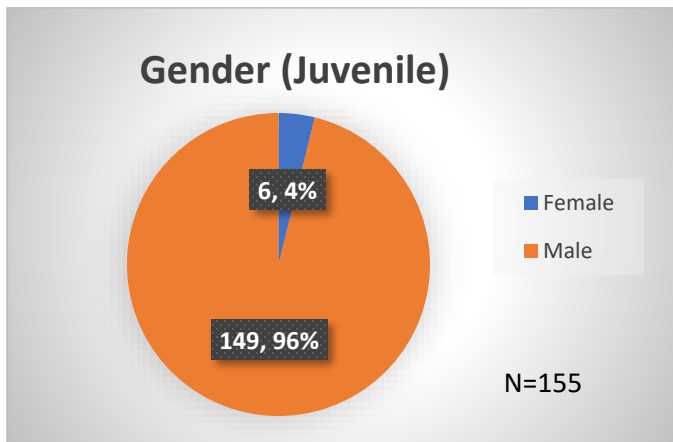

Daily Data Dashboard – March 29, 2024

Demographics for JTDC Population

Friday Morning Midnight Count

Total # of probation Involved youth¹: 1,310

¹ Probation Active: Any youth who is pending sentencing with an active social history, has been formally placed on probation or supervision with Cook County Juvenile Probation on the date of the report.

*Age, Gender and Race for Criminal Court population (N=1) is not represented in this report.

Daily Data Dashboard – March 29, 2024
Demographics for JTDC Population
Friday Morning Midnight Count