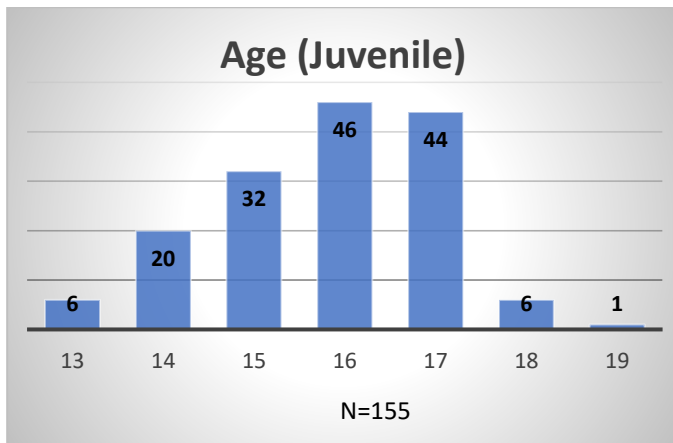

Daily Data Dashboard – March 29, 2024

Demographics for JTDC Population

Friday Morning Midnight Count

Total # of probation Involved youth¹: 1,310

¹ Probation Active: Any youth who is pending sentencing with an active social history, has been formally placed on probation or supervision with Cook County Juvenile Probation on the date of the report.

*Age, Gender and Race for Criminal Court population (N=1) is not represented in this report.

Daily Data Dashboard – March 29, 2024
Demographics for JTDC Population
Friday Morning Midnight Count